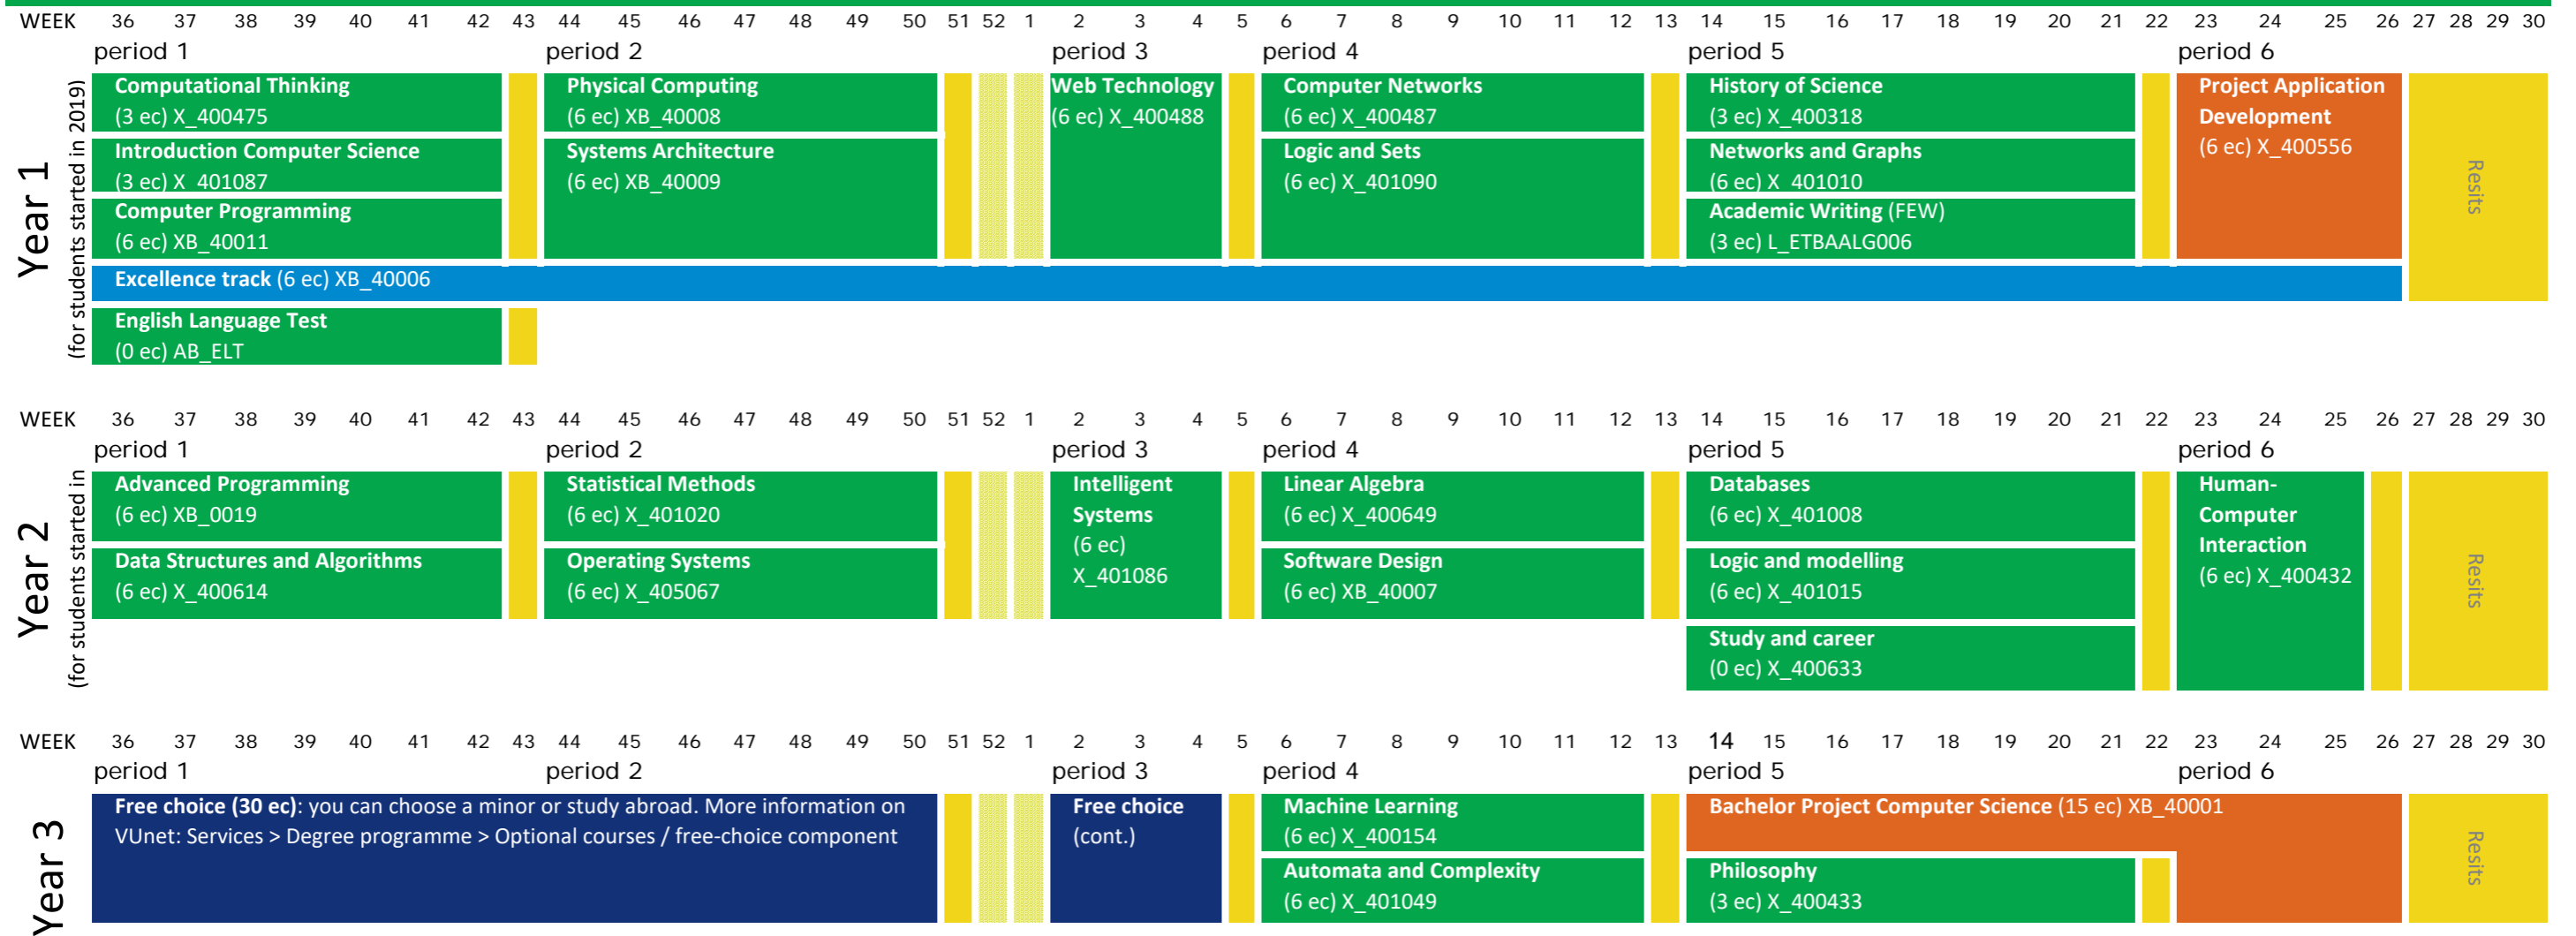

Year Schedule BSc Computer Science 2019 - 2020

Resits	P1	P2	P3	P4	P5	P6
Information Sciences	wk 2	wk 6	wk 14	wk 23	wk 27	wk 29
Natural Sciences & Mathematics	wk 2	wk 6	wk 14	wk 23	wk 27	wk 29
Health & Life Sciences	wk 2	wk 6	wk 14	wk 23	wk 27	wk 29
Earth, Ecological & Environmental Sciences	wk 2	wk 12*	wk 12*	wk 28**	wk 27/28***	wk 29

*week 12 for Programmes with Fieldwork
 **week 28 for Programmes with Fieldwork
 ***week 27/28 for Programmes with Fieldwork