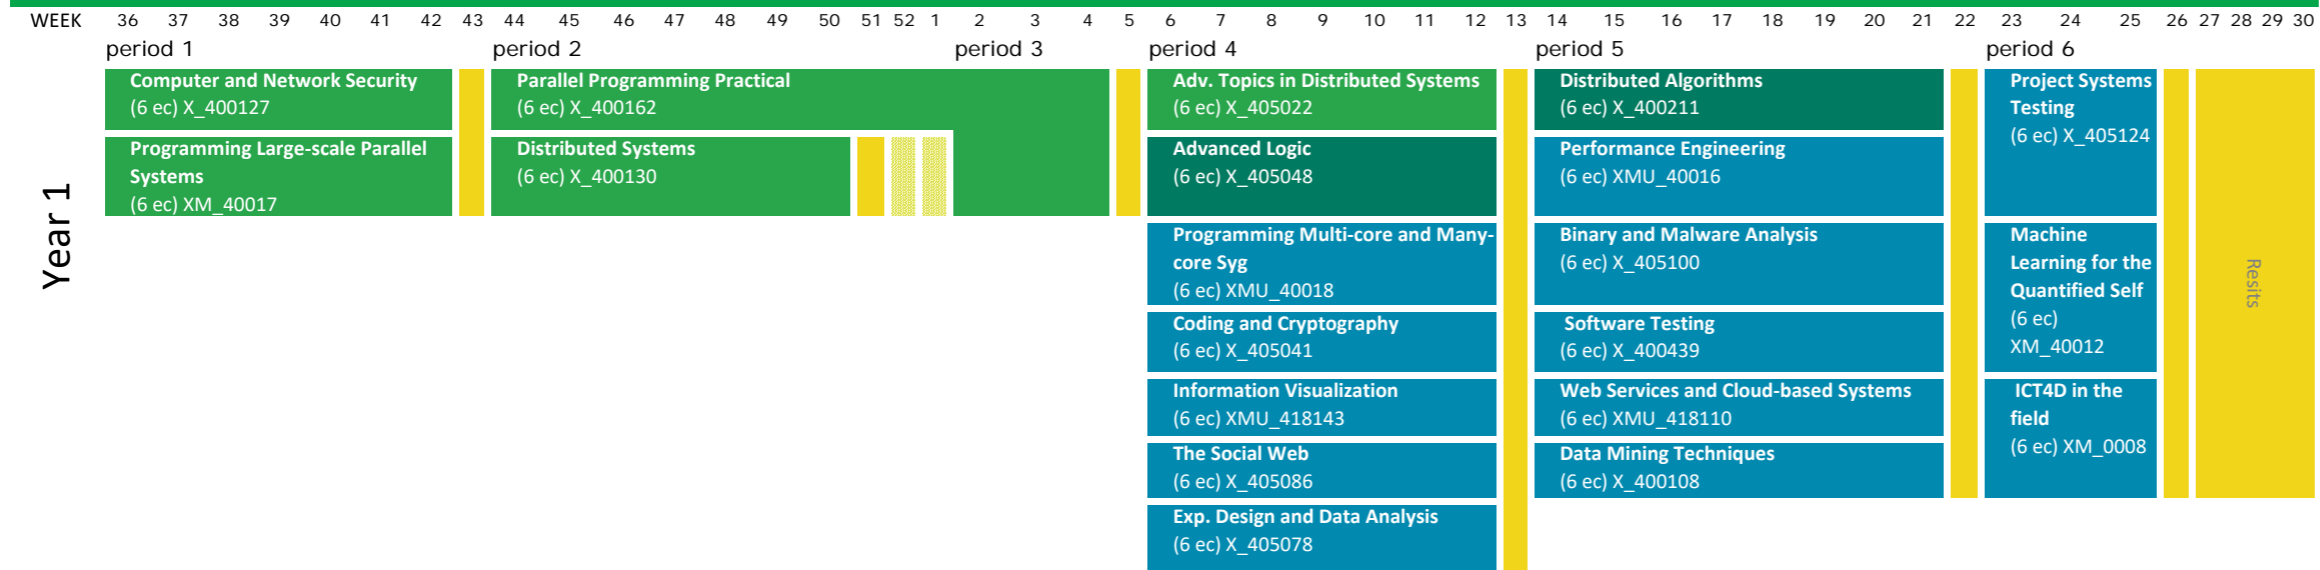

Year Schedule MSc Parallel Distributed Computer Systems 2019-2020

Resits	P1	P2	P3	P4	P5	P6
Information Sciences	wk 2	wk 6	wk 14	wk 23	wk 27	wk 29
Natural Sciences & Mathematics	wk 2	wk 6	wk 14	wk 23	wk 27	wk 29
Health & Life Sciences	wk 2	wk 6	wk 14	wk 23	wk 27	wk 29
Earth, Ecological & Environmental	wk 2	wk 12*	wk 12*	wk 28**	wk 27/28**	wk 29

*week 12 for Programmes with Fieldwork
 **week 28 for Programmes with Fieldwork
 ***week 27/28 for Programmes with Fieldwork