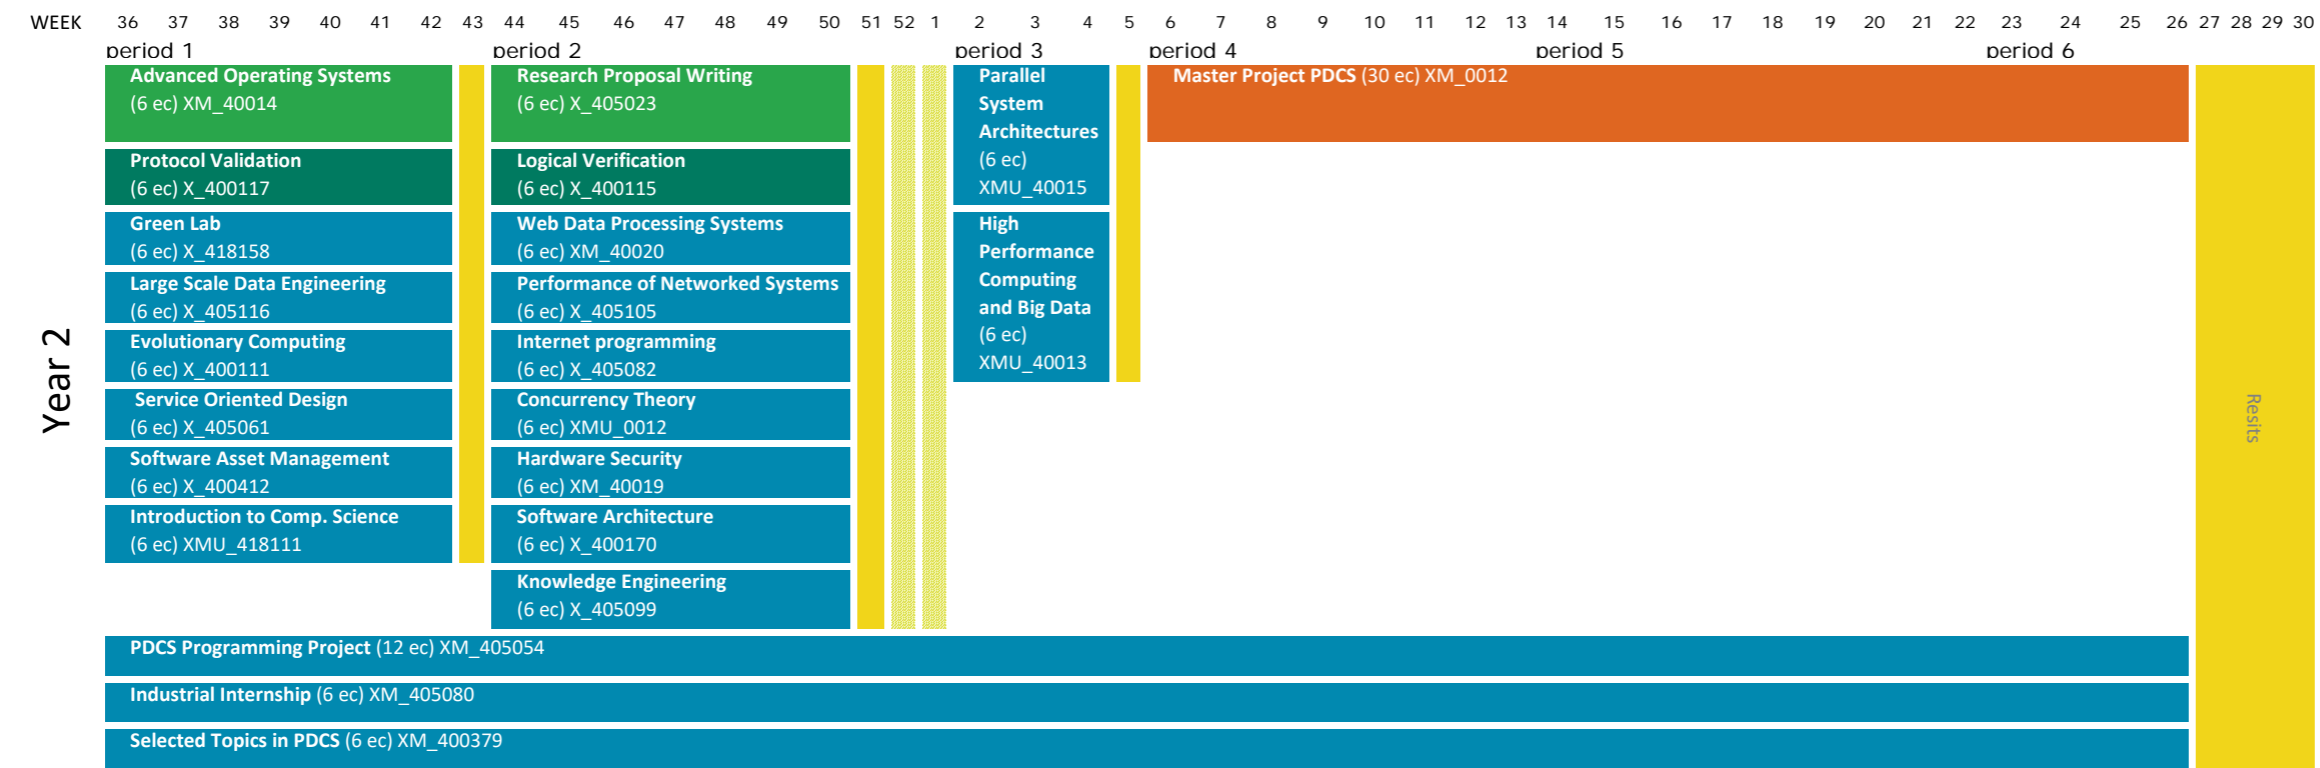

Year Schedule MSc Parallel Distributed Computer Systems 2019-2020

Resits	P1	P2	P3	P4	P5	P6
Information Sciences	wk 2	wk 6	wk 14	wk 23	wk 27	wk 29
Natural Sciences & Mathematics	wk 2	wk 6	wk 14	wk 23	wk 27	wk 29
Health & Life Sciences	wk 2	wk 6	wk 14	wk 23	wk 27	wk 29
Earth, Ecological & Environmental	wk 2	wk 12*	wk 12*	wk 28**	wk 27/28**	wk 29

*week 12 for Programmes with Fieldwork
 **week 28 for Programmes with Fieldwork
 ***week 27/28 for Programmes with Fieldwork